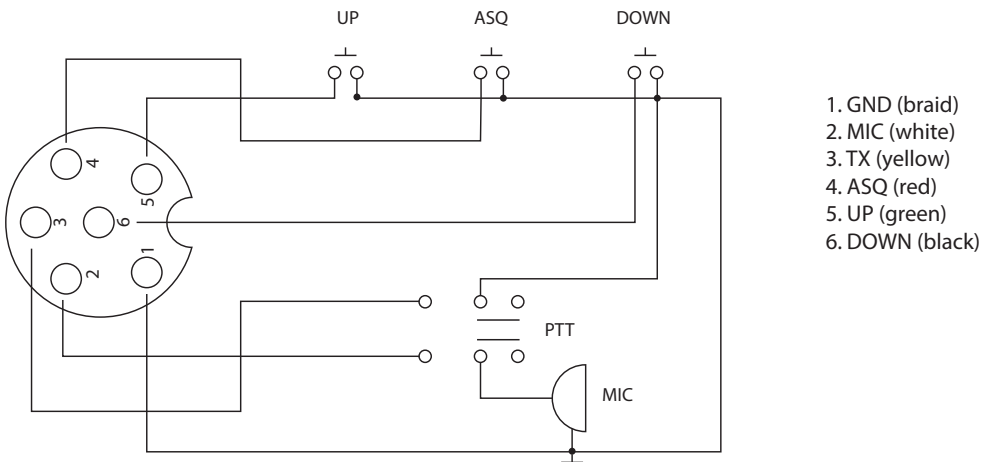

MAIN FEATURES:

- Number of pins: 6
- Channel change buttons: Yes
- ASQ on / off button: Yes
- Dimensions: 60 x 30 x 110 mm

PINS CONFIGURATION

PIN1 - GND	PIN4 - ASQ
PIN2 - MIC	PIN5 - UP
PIN3 - PTT	PIN6 - DOWN